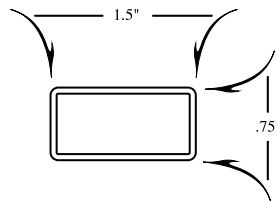

Stretch & Glue Frame Price List

January 2021

GT 75 / DIA-MINI .75

Max Size: 18"
 Width: 3/4"
 Height: 3/4"
 Wall Thickness: .063
 Weight per Ft: .2 Lbs

Total Frame O.D. Inches

20	22	24	26	28	30	32	34	36	38
\$ 21.15	21.35	21.50	21.65	21.85	22.00	22.20	22.40	22.70	22.95
40	42	44	46	48	50	52	54	56	58
23.25	23.55	23.80	24.10	24.40	24.70	24.95	25.25	25.55	25.80
60	62	64	66	68	70	72	Frames Over 72" O.D.		
26.10	26.40	26.70	26.95	27.25	27.55	27.80	\$.40 per O.D. Inch		

1 to 12 List Price 13 to 24 Less 5% 25 or more Less 10%

GT 150 LOW / DIA-MINI 1.5

Max Size: 24"
 Width: 1 1/2"
 Height: 3/4"
 Wall Thickness: .063
 Weight per Ft: .31 Lbs

Total Frame O.D. Inches

24	26	28	30	32	34	36	38	40	42
\$ 27.00	27.30	27.55	27.85	28.50	28.90	29.35	29.75	30.15	30.60
44	46	48	50	52	54	56	58	60	62
31.00	31.40	31.85	32.25	32.70	33.10	33.50	33.95	34.35	34.80
64	66	68	70	72	74	76	78	80	82
35.20	35.60	36.00	36.45	36.90	37.30	37.70	38.15	38.55	38.95
84	86	88	90	92	94	96	Frames Over 96" O.D.		
39.40	39.80	40.25	40.65	41.00	41.50	41.90	\$.45 per O.D. Inch		

1 to 12 List Price 13 to 24 Less 5% 25 or more Less 10%

GT 125 / TU-125

Max Size: 24"
 Width: 1 1/4"
 Height: 1 1/4"
 Wall Thickness: .050
 Weight per Ft: .29 Lbs

Total Frame O.D. Inches

24	26	28	30	32	34	36	38	40	42
\$ 26.55	26.95	27.35	27.75	28.15	28.55	28.95	29.35	29.70	30.10
44	46	48	50	52	54	56	58	60	62
30.50	30.90	31.30	31.70	32.10	32.50	32.90	33.30	33.70	34.10
64	66	68	70	72	74	76	78	80	82
34.50	34.90	35.30	35.70	36.10	36.50	36.90	37.30	37.65	38.00
84	86	88	90	92	94	96	Frames Over 96" O.D.		
38.50	38.85	39.30	39.65	40.00	40.45	40.85	\$.43 per O.D. Inch		